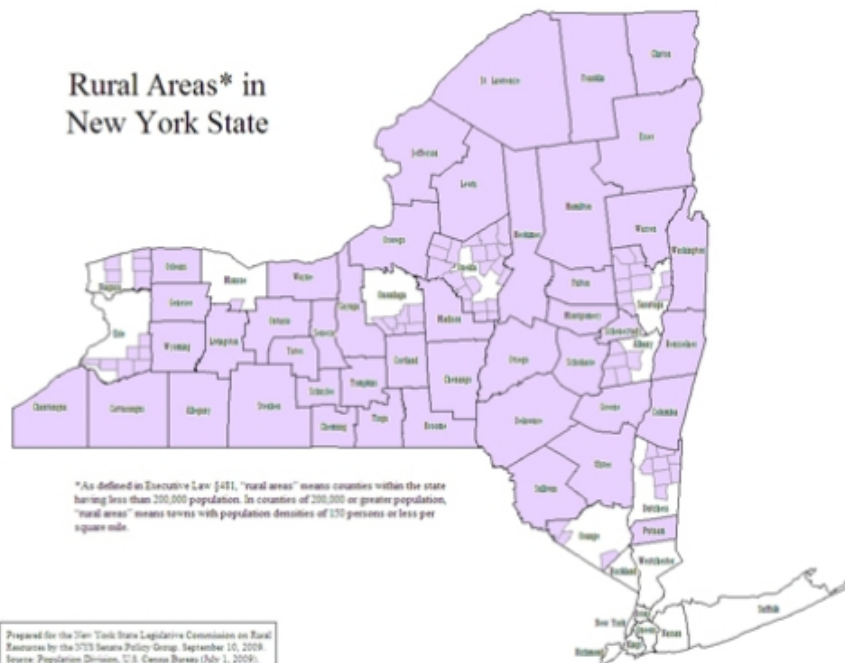

NEW YORK STATE SENATOR  
Darrel J. Aubertine

## Rural New York

DARREL J. AUBERTINE July 29, 2010

| ISSUE: **AGRICULTURE, HEALTH, TRANSPORTATION**

| COMMITTEE: **LEGISLATIVE COMMISSION ON RURAL RESOURCES**

Rural New York makes up more than 86.6 percent of the state's land area, or about 40,907.28 square miles in 53 counties. More than 18 percent of all New Yorkers or more than 3.526 million people call our state's rural areas home.