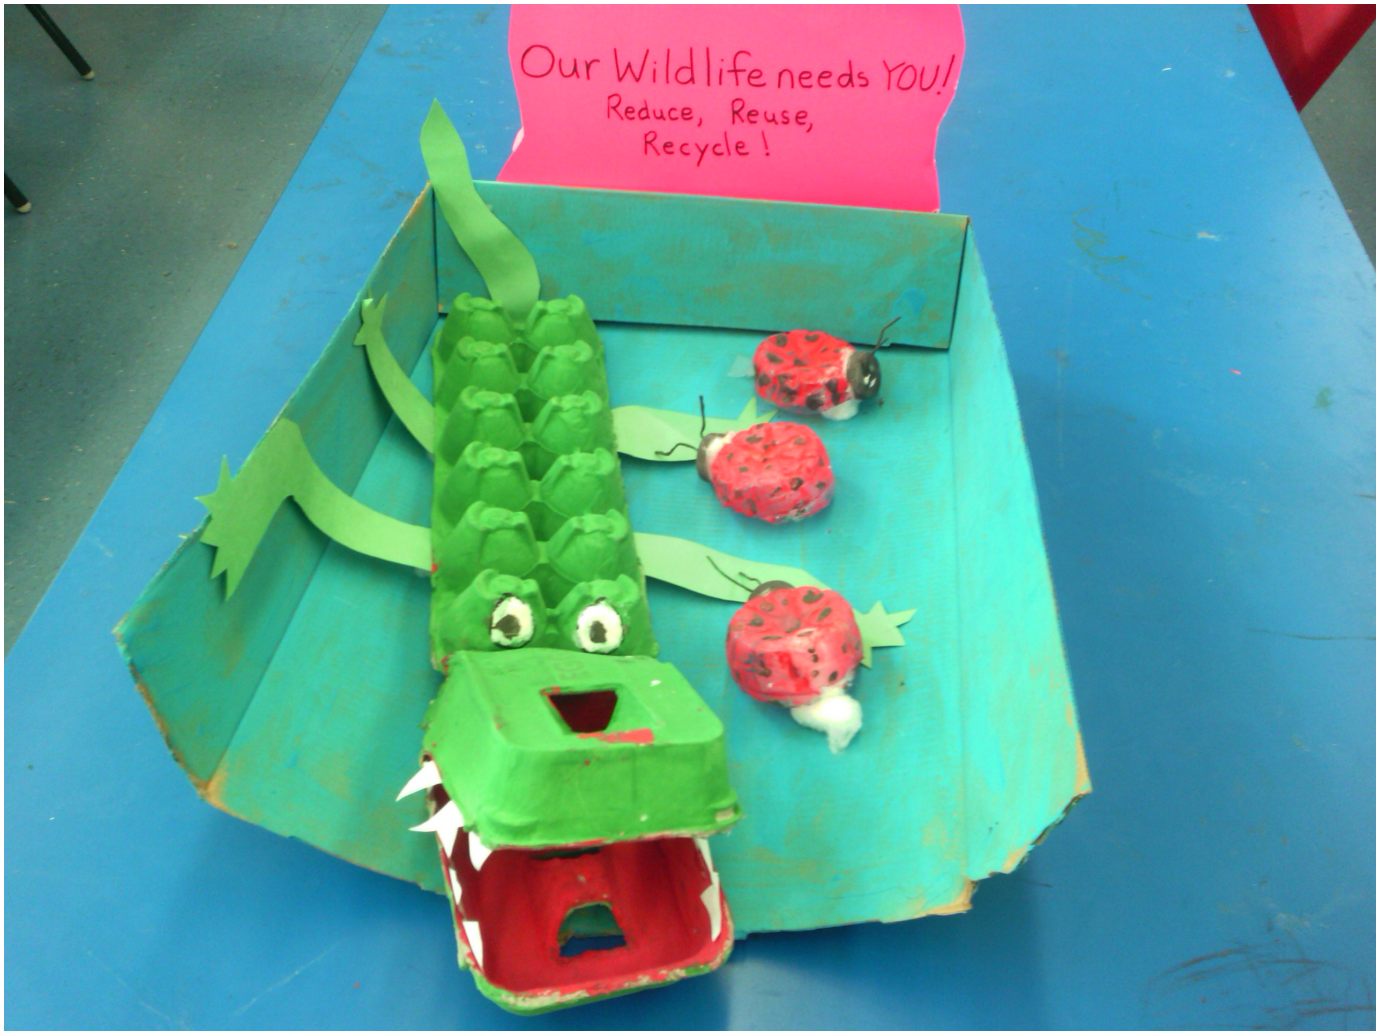

NEW YORK STATE SENATOR

Jesse Hamilton

Earth Day 2016 Poster Contest: District 20

JESSE HAMILTON April 14, 2016

| ISSUE: **EARTH DAY**

Dear Students,

Thank you for your wonderful contribution to the New York State Senate's Earth Day Poster Contest. This year we received many outstanding posters that exemplify the creativity of the young people in the 20th Senatorial District.

I am pleased to announce that the winner of the 2016 Earth Day Poster Contest from my District is:

Kayla Lebert

3rd Grade

PS 219 Kennedy King

And I would like to offer my wholehearted congratulations to all of the participants in this year's Contest. I also want to thank your family and give special thanks to your teachers, whose dedication and involvement in this event provided the encouragement for you to be creative and participate in the 2016 Earth Day Poster Contest.